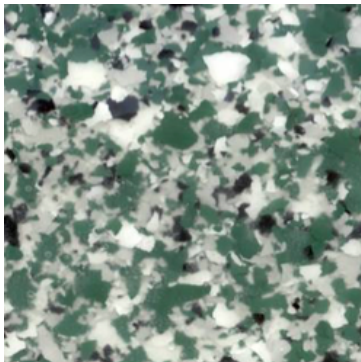

**Colors are computer generated and may vary slightly. Give us a call at (814) 355-3666 for a free estimate and see these colors in person!*

(814) 355-3666

Popular Colors

Burnt Toast

301

Light Blue Mix

Camo

90

Stone

PSU

Red-Black-Brown

Black-White-Grey

Eagles

Steelers

Black-White