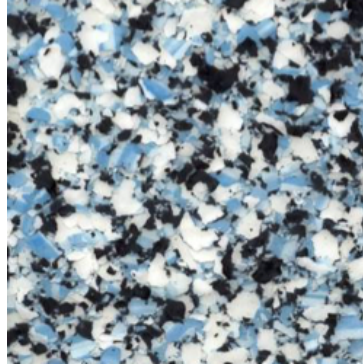

Decorative Chip Coatings

Description:

Decorative Chip Coatings are a seamless, resinous floor system for areas that require a safe, clean, durable, and aesthetically appealing floor solution. An endless possibility of color combinations are available upon request. Below are our most popular selling colors.

**Colors are computer generated and may vary slightly. Give us a call at (814) 355-3666 for a free estimate and see these colors in person!*

(814) 355-3666

Popular Colors

Burnt Toast

301

Light Blue Mix

Camo

90

Stone

PSU

Red-Black-Brown

Black-White-Grey

Eagles

Steelers

Black-White