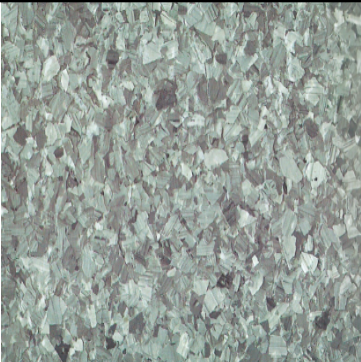

**Colors are computer generated and may vary slightly. Give us a call at (814) 355-3666 for a free estimate and see these colors in person!*

(814) 355-3666

Popular Colors

Burnt Toast

301

Light Blue Mix

Camo

90

Stone

PSU

Red-Black-Brown

Black-White-Grey

Eagles

Steelers

Black-White