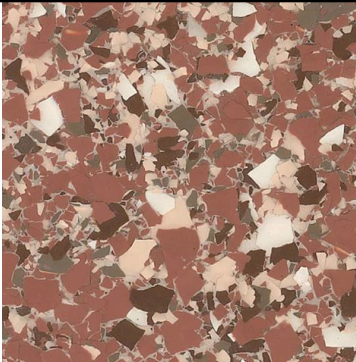

Decorative Chip Coatings

Description:

Decorative Chip Coatings are a seamless, resinous floor system for areas that require a safe, clean, durable, and aesthetically appealing floor solution. An endless possibility of color combinations are available upon request. Below are our most popular selling colors.

**Colors are computer generated and may vary slightly. Give us a call at (814) 355-3666 for a free estimate and see these colors in person!*

(814) 355-3666

Popular Colors

Burnt Toast

301

Light Blue Mix

Camo

90

Stone

PSU

Red-Black-Brown

Black-White-Grey

Eagles

Steelers

Black-White