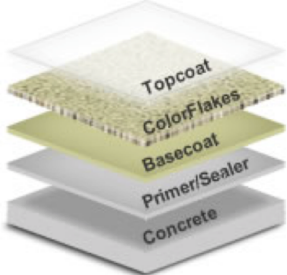

Decorative Chip Coatings

Description:

Decorative Chip Coatings are a seamless, resinous floor system for areas that require a safe, clean, durable, and aesthetically appealing floor solution. An endless possibility of color combinations are available upon request. Below are our most popular selling colors.

**Colors are computer generated and may vary slightly. Give us a call at (814) 355-3666 for a free estimate and see these colors in person!*

(814) 355-3666

Popular Colors

Burnt Toast

301

Light Blue Mix

Camo

90

Stone

PSU

Red-Black-Brown

Black-White-Grey

Eagles

Steelers

Black-White