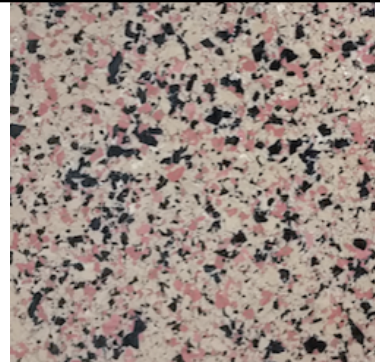

Decorative Chip Coatings

Description:

Decorative Chip Coatings are a seamless, resinous floor system for areas that require a safe, clean, durable, and aesthetically appealing floor solution. An endless possibility of color combinations are available upon request. Below are our most popular selling colors.

**Colors are computer generated and may vary slightly. Give us a call at (814) 355-3666 for a free estimate and see these colors in person!*

(814) 355-3666

Popular Colors

Burnt Toast

301

Light Blue Mix

Camo

90

Stone

PSU

Red-Black-Brown

Black-White-Grey

Eagles

Steelers

Black-White